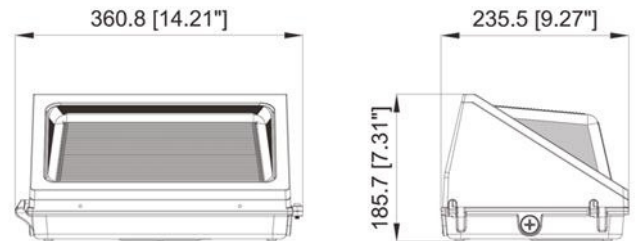

WL-06 WALL PACK

SPECIFICATIONS

CCT	35/40/50K SWITCHABLE
BEAM ANGLE	110°
SDCM	SDCM \geq 7
COLOR RENDERING INDEX	RA \geq 80
WATTAGE	80/100/120W
INPUT VOLTAGE	120VAC
LUMENS	130lm/w
DIMMING OPTION	TRIAC
DIMMING RANGE	10%~100%
LIFE SPAN	50000H
LIGHT SOURCE TYPE	LED
NUMBER OF LIGHT SOURCES	1
MOUNTING TYPE	SURFACE
PRODUCT DIMENSIONS	L14.21" x W9.27" x H7.31"
MATERIAL	ALUMINUM, PLASTIC
COLOR	BLACK
SURFACE PROCESSES	PAINTING
NET WEIGHT (PIECE)	N/A
IP RATING	IP65