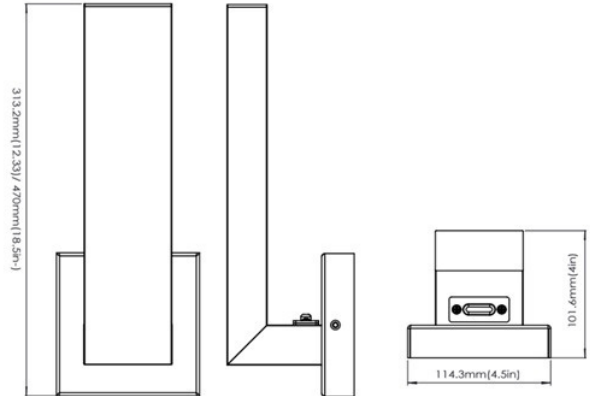

WL-03 SLIM OUTDOOR WALL SCONCE

SPECIFICATIONS

CCT	27/30/35/40/50K
BEAM ANGLE	110°
SDCM	SDCM \geq 7
COLOR RENDERING INDEX	RA \geq 80
WATTAGE	30W
INPUT VOLTAGE	120VAC
LUMENS	1200lm
DIMMING OPTION	TRIAC
DIMMING RANGE	10%~100%
LIFE SPAN	50000H
LIGHT SOURCE TYPE	LED
NUMBER OF LIGHT SOURCES	1
MOUNTING TYPE	SURFACE
PRODUCT DIMENSIONS	L12" x W4.5" x H4"
MATERIAL	ALUMINUM, PLASTIC
COLOR	BLACK
SURFACE PROCESSES	PAINTING
NET WEIGHT (PIECE)	0.98KG
IP RATING	IP65

DESCRIPTION

The durable aluminum housing of this fixture enables excellent heat dissipation, complemented by a corrosion and heat-resistant powder-coated finish. It offers both single CCT and multiple CCT options for selection, with a 120VAC input. The installation process is quick and simple, allowing surface mounting to most junction boxes. Additionally, it is reliable in any weather conditions, boasting an IP65 weatherproof rating, and is cETLus listed for wet locations, ensuring its suitability for various outdoor environments.