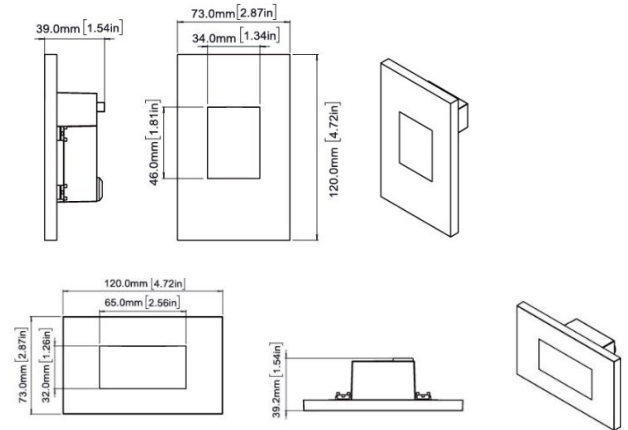

WL-01 STEP LIGHT

SPECIFICATIONS

CCT	27/30/35/40/50K
BEAM ANGLE	110°
SDCM	SDCM _≥ 7
COLOR RENDERING INDEX	RA _≥ 80
WATTAGE	3W
INPUT VOLTAGE	120VAC
LUMENS	70lm
DIMMING OPTION	TRIAC
DIMMING RANGE	10%~100%
LIFE SPAN	50000H
LIGHT SOURCE TYPE	LED
NUMBER OF LIGHT SOURCES	1
MOUNTING TYPE	RECESSED
PRODUCT DIMENSIONS	L4.96 x W3.07 x H1.59"
MATERIAL	ALUMINUM, PLASTIC
COLOR	WHITE
SURFACE PROCESSES	PAINTING
NET WEIGHT (PIECE)	0.13KG
IP RATING	IP67

DESCRIPTION

The durable aluminum housing, featuring excellent heat dissipation, boasts a corrosion and heat-resistant powder-coated finish. With a 120VAC input and DOB design, this lighting solution is available in a versatile 2700-5000K color temperature range. Offering enhanced energy efficiency and optimized light output, it effectively illuminates stairs, walls, and walkways with minimal glare. Suitable for both indoor and outdoor applications, it can be easily installed onto a standard 4in electrical junction box. Furthermore, it is cETLus listed for wet locations, ensuring reliable performance in various environments.