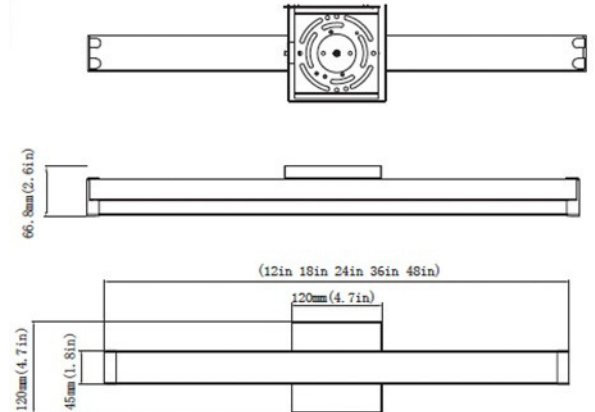

## VL-03 VANITY LIGHT

### SPECIFICATIONS

CCT	27/30/35/40/50K
BEAM ANGLE	110°
SDCM	SDCM <sub>≥</sub> 7
COLOR RENDERING INDEX	RA <sub>≥</sub> 90
WATTAGE	8/12/16/24/32W
INPUT VOLTAGE	120-277VAC
LUMENS	560-2240lm
DIMMING OPTION	TRIAC
DIMMING RANGE	10%~100%
LIFE SPAN	50000H
LIGHT SOURCE TYPE	LED (COB)
NUMBER OF LIGHT SOURCES	1
MOUNTING TYPE	SURFACE
PRODUCT DIMENSIONS	L12/18/24/36/48W4.7H2.6"
MATERIAL	ALUMINUM, PLASTIC
COLOR	BLACK/BRUSHED NICKEL
SURFACE PROCESSES	PAINTING
NET WEIGHT (PIECE)	N/A
IP RATING	IP44