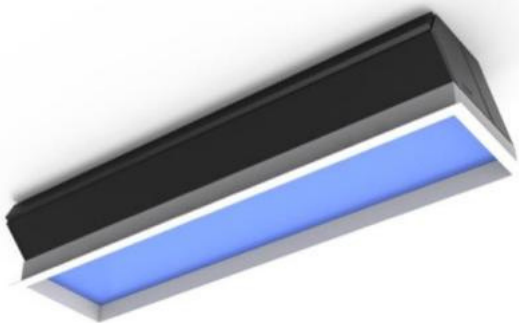

## SPL-01 RECTANGLE SKYLIGHT

### SPECIFICATIONS

|                         |                       |
|-------------------------|-----------------------|
| CCT                     | 1800-10000K           |
| BEAM ANGLE              | 76°                   |
| SDCM                    | N/A                   |
| COLOR RENDERING INDEX   | RA≥80                 |
| WATTAGE                 | 160W                  |
| INPUT VOLTAGE           | 100-277V              |
| LUMENS                  | 6000lm                |
| DIMMING OPTION          | AUTOMATIC DYNAMIC     |
| DIMMING RANGE           | 1%~100%               |
| LIFE SPAN               | 50000H                |
| LIGHT SOURCE TYPE       | LED                   |
| NUMBER OF LIGHT SOURCES | 1                     |
| MOUNTING TYPE           | RECESSED              |
| PRODUCT DIMENSIONS      | L47" x W11.7" x H8.5" |
| MATERIAL                | ALUMINUM, PLASTIC     |
| COLOR                   | WHITE                 |
| SURFACE PROCESSES       | N/A                   |
| NET WEIGHT (PIECE)      | N/A                   |
| IP RATING               | IP40                  |

### DESCRIPTION

Introducing Skylight, an innovative smart artificial skylight designed to transform your indoor space. Controlled effortlessly via two button wall mount control panel, this cutting-edge technology offers an extensive color temperature range from 1800K to 10000K, mirroring the natural shifts of the sky throughout the day.

-Control Setup: Setup is straightforward, and operation is user-friendly. Use the first button to cycle through sky-like color temperatures, and the second to switch off. The light adjusts dynamically on its own, no internet connection required.