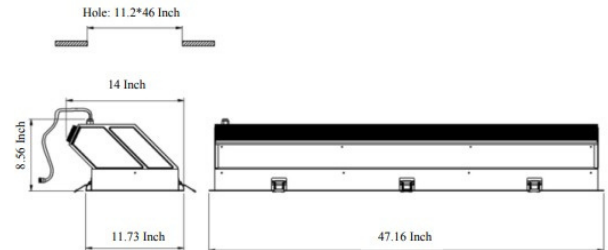

### SPECIFICATIONS

|                         |                       |
|-------------------------|-----------------------|
| CCT                     | 1800-10000K           |
| BEAM ANGLE              | 76°                   |
| SDCM                    | N/A                   |
| COLOR RENDERING INDEX   | RA≥80                 |
| WATTAGE                 | 160W                  |
| INPUT VOLTAGE           | 100-277V              |
| LUMENS                  | 6000lm                |
| DIMMING OPTION          | AUTOMATIC DYNAMIC     |
| DIMMING RANGE           | 1%~100%               |
| LIFE SPAN               | 50000H                |
| LIGHT SOURCE TYPE       | LED                   |
| NUMBER OF LIGHT SOURCES | 1                     |
| MOUNTING TYPE           | RECESSED              |
| PRODUCT DIMENSIONS      | L47" x W11.7" x H8.5" |
| MATERIAL                | ALUMINUM, PLASTIC     |
| COLOR                   | WHITE                 |
| SURFACE PROCESSES       | N/A                   |
| NET WEIGHT (PIECE)      | N/A                   |
| IP RATING               | IP40                  |