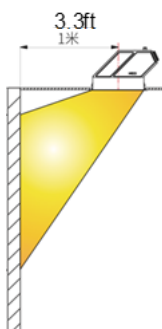

## SPL-01 RECTANGLE SKYLIGHT

### SPECIFICATIONS

|                         |                       |
|-------------------------|-----------------------|
| CCT                     | 1800-10000K           |
| BEAM ANGLE              | 76°                   |
| SDCM                    | N/A                   |
| COLOR RENDERING INDEX   | RA≥80                 |
| WATTAGE                 | 160W                  |
| INPUT VOLTAGE           | 100-277V              |
| LUMENS                  | 6000lm                |
| DIMMING OPTION          | AUTOMATIC DYNAMIC     |
| DIMMING RANGE           | 1%~100%               |
| LIFE SPAN               | 50000H                |
| LIGHT SOURCE TYPE       | LED                   |
| NUMBER OF LIGHT SOURCES | 1                     |
| MOUNTING TYPE           | RECESSED              |
| PRODUCT DIMENSIONS      | L47" x W11.7" x H8.5" |
| MATERIAL                | ALUMINUM, PLASTIC     |
| COLOR                   | WHITE                 |
| SURFACE PROCESSES       | N/A                   |
| NET WEIGHT (PIECE)      | N/A                   |
| IP RATING               | IP40                  |