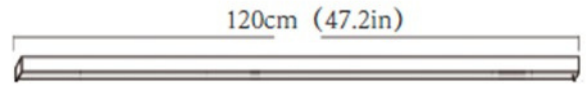

SL-03 TRACK SPOTLIGHT

SPECIFICATIONS

CCT	3000K
BEAM ANGLE	15°/24°/36°
SDCM	N/A
COLOR RENDERING INDEX	RA _≥ 90
WATTAGE	35W
INPUT VOLTAGE	AC100-240V
LUMENS	3500lm
DIMMING OPTION	0-10V
DIMMING RANGE	5%
LIFE SPAN	50000H
LIGHT SOURCE TYPE	LED (COB)
NUMBER OF LIGHT SOURCES	VARIABLES
MOUNTING TYPE	SURFACE
PRODUCT DIMENSIONS	DIA 3.5 x L 6.3 in
MATERIAL	ALUMINUM
COLOR	WHITE
SURFACE PROCESSES	N/A
NET WEIGHT (PIECE)	N/A
IP RATING	IP20

DESCRIPTION

Crafted with a durable aluminum housing for optimal heat dissipation and protected by a corrosion-resistant powder-coated finish, this luminaire features a built-in driver and a COB lamp with color temperatures (3000K) and optional beam angles (15°, 24°, 36°). With precise optics achieving up to 100lm/w efficiency, it's dimmable down to 5% and compatible with Triac and ELV dimmers and iscETLus listed.