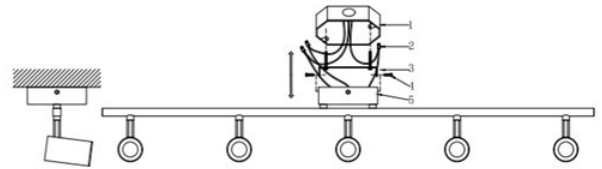

### SPECIFICATIONS

CCT	3000K
BEAM ANGLE	N/A
SDCM	SDCM $\geq$ 6
COLOR RENDERING INDEX	RA $\geq$ 90
WATTAGE	20W
INPUT VOLTAGE	AC100-240V
LUMENS	720lm
DIMMING OPTION	0-10V
DIMMING RANGE	N/A
LIFE SPAN	50000H
LIGHT SOURCE TYPE	LED (COB)
NUMBER OF LIGHT SOURCES	5
MOUNTING TYPE	SURFACE
PRODUCT DIMENSIONS	L 40 x W 1.6 inch
MATERIAL	ALUMINUM
COLOR	WHITE/BLACK
SURFACE PROCESSES	SAND BLACK/WHITE
NET WEIGHT (PIECE)	N/A
IP RATING	IP20

### DESCRIPTION

The ceiling spotlight utilizes a cold forging process for uniform heat dissipation accompanied by a deep anti-glare design and professional optics that result in precise and rounded spots. With a rotation capability of 350° and a tilt of 90°, it fully satisfies diverse lighting requirements in all aspects.