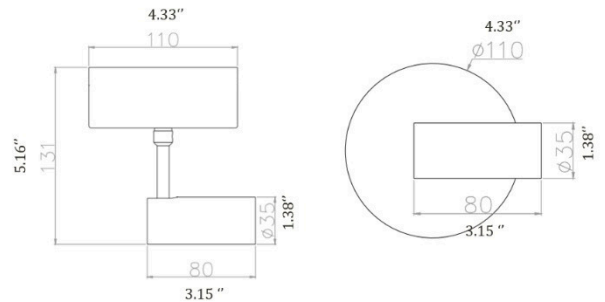

SL-01 CEILING SPOTLIGHT

SPECIFICATIONS

CCT	3000/4000/6000K
BEAM ANGLE	30°
SDCM	SDCM≥6
COLOR RENDERING INDEX	RA≥90
WATTAGE	6W
INPUT VOLTAGE	AC100-240V
LUMENS	400lm
DIMMING OPTION	YES
DIMMING RANGE	N/A
LIFE SPAN	50000H
LIGHT SOURCE TYPE	LED (COB)
NUMBER OF LIGHT SOURCES	1
MOUNTING TYPE	SURFACE
PRODUCT DIMENSIONS	SEE DIAGRAM
MATERIAL	ALUMINUM
COLOR	BLACK
SURFACE PROCESSES	SAND BLACK
NET WEIGHT (PIECE)	0.4255KG
IP RATING	IP20

DESCRIPTION

The ceiling spotlight utilizes a cold forging process for uniform heat dissipation accompanied by a deep anti-glare design and professional optics that result in precise and rounded spots. With a rotation capability of 350° and a tilt of 90°, it fully satisfies diverse lighting requirements in all aspects.

	H (m)	E (lx)	D (cm)
30°	1	800	57
6W	2	200	115
1194cd	3	89	172
400lm	4	32	288
UGR<16			