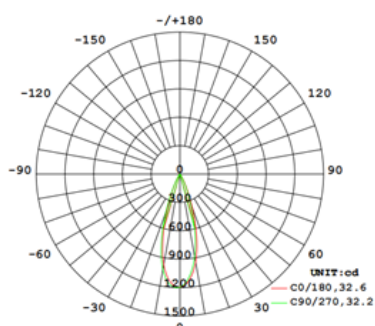

SL-01 CEILING SPOTLIGHT

SPECIFICATIONS

CCT	3000/4000/6000K
BEAM ANGLE	30°
SDCM	SDCM≥6
COLOR RENDERING INDEX	RA≥90
WATTAGE	6W
INPUT VOLTAGE	AC100-240V
LUMENS	400lm
DIMMING OPTION	YES
DIMMING RANGE	N/A
LIFE SPAN	50000H
LIGHT SOURCE TYPE	LED (COB)
NUMBER OF LIGHT SOURCES	1
MOUNTING TYPE	SURFACE
PRODUCT DIMENSIONS	SEE DIAGRAM
MATERIAL	ALUMINUM
COLOR	BLACK
SURFACE PROCESSES	SAND BLACK
NET WEIGHT (PIECE)	0.4255KG
IP RATING	IP20

DESCRIPTION

The ceiling spotlight utilizes a cold forging process for uniform heat dissipation accompanied by a deep anti-glare design and professional optics that result in precise and rounded spots. With a rotation capability of 350° and a tilt of 90°, it fully satisfies diverse lighting requirements in all aspects.

	H (m)	E (lx)	D (cm)
30°	1	800	57
6W	2	200	115
1194cd	3	89	172
400lm	4	32	288
UGR<16			