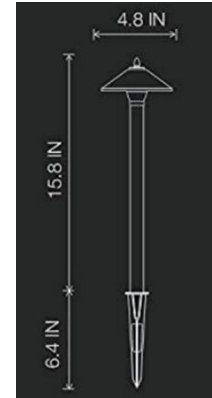

## LSL-02 LANDSCAPE DOWN LIGHT

### SPECIFICATIONS

CCT	3000K
BEAM ANGLE	110°
SDCM	SDCM $\geq$ 7
COLOR RENDERING INDEX	RA $\geq$ 80
WATTAGE	5W
INPUT VOLTAGE	12/24VDC
LUMENS	300lm
DIMMING OPTION	DEPENDS ON DRIVER
DIMMING RANGE	DEPENDS ON DRIVER
LIFE SPAN	50000H
LIGHT SOURCE TYPE	LED
NUMBER OF LIGHT SOURCES	1
MOUNTING TYPE	SURFACE/SOIL
PRODUCT DIMENSIONS	D1.97" x H6.2"
MATERIAL	ALUMINUM, PLASTIC
COLOR	BLACK/BRONZE
SURFACE PROCESSES	PAINTING
NET WEIGHT (PIECE)	N/A
IP RATING	IP65

### DESCRIPTION

The outdoor lighting fixture features a durable aluminum housing, ensuring efficient heat dissipation, and is coated with a corrosion and heat-resistant powder finish.