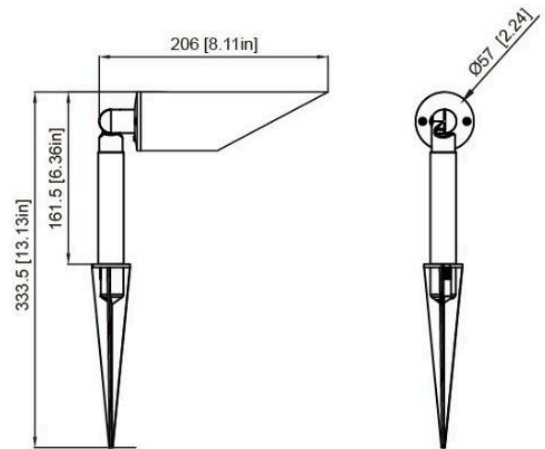

LSL-01 LANDSCAPE SPOTLIGHT

SPECIFICATIONS

CCT	27/30/35/40/50K
BEAM ANGLE	110°
SDCM	SDCM _{≥7}
COLOR RENDERING INDEX	RA _{≥80}
WATTAGE	5W
INPUT VOLTAGE	12VDC
LUMENS	300lm
DIMMING OPTION	DEPENDS ON DRIVER
DIMMING RANGE	DEPENDS ON DRIVER
LIFE SPAN	50000H
LIGHT SOURCE TYPE	LED
NUMBER OF LIGHT SOURCES	1
MOUNTING TYPE	SURFACE/SOIL
PRODUCT DIMENSIONS	D1.97" x H6.2"
MATERIAL	ALUMINUM, PLASTIC
COLOR	BLACK
SURFACE PROCESSES	PAINTING
NET WEIGHT (PIECE)	N/A
IP RATING	IP65

DESCRIPTION

The outdoor lighting fixture features a durable aluminum housing, ensuring efficient heat dissipation, and is coated with a corrosion and heat-resistant powder finish. It offers flexibility with single CCT and multiple CCT options and includes both surface mount and soil mount accessories. Ideal for outdoor wall washing or grazing effects, this fixture is reliable in all weather conditions, boasting an IP65 weatherproof rating, and is cETLus listed for wet locations, making it suitable for various outdoor applications.