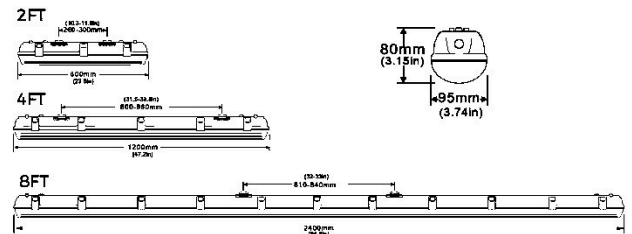

LL-07 LED VAPOR TIGHT

SPECIFICATIONS

CCT	3000/4000/5000K
BEAM ANGLE	N/A
SDCM	SDCM \geq 7
COLOR RENDERING INDEX	RA \geq 90
WATTAGE	15-80W
INPUT VOLTAGE	AC100-277V
LUMENS	160lm/w
DIMMING OPTION	0-10V
DIMMING RANGE	N/A
LIFE SPAN	100,000H
LIGHT SOURCE TYPE	LED
NUMBER OF LIGHT SOURCES	1
MOUNTING TYPE	SURFACE/PENDANT
PRODUCT DIMENSIONS	L 24/8' x W 3.74" x H 3.15"
MATERIAL	ALUMINUM, PLASTIC
COLOR	WHITE
SURFACE PROCESSES	PAINTING
NET WEIGHT (PIECE)	N/A
IP RATING	IP65

DESCRIPTION

The vapor tight fixture is a fully enclosed light ideal for damp places such as stairwells, hallways, and parking garages. The dimmable light comes with CCT options of 3000K, 4000K, and 5000K. It is cETLus certified, with an input voltage of AC100-277V and has an output of 160Lm/W. With size options of 2, 4, and 8 feet, and surface or pendant mount options, it allows for installation versatility. Hardware for surface and pendant mounts are included, with an option for a waterproof cable gland. With a 100,000-hour life span, this fixture is built to last in the most extreme conditions.