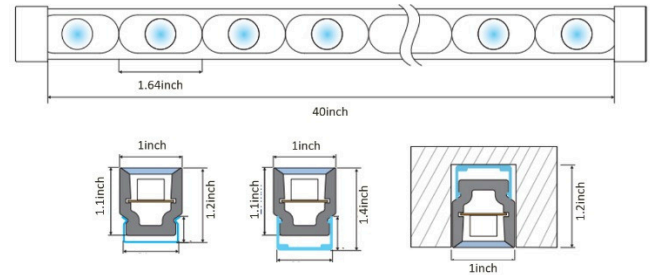

LL-03 EXTERIOR WALL WASHER

SPECIFICATIONS

CCT	2700-6500K
BEAM ANGLE	15°/25°/35°/20°*55°
SDCM	SDCM≥5
COLOR RENDERING INDEX	RA≥90
WATTAGE	3.72 w/ft
INPUT VOLTAGE	DC24V
LUMENS	592.68 lm/ft
DIMMING OPTION	TRIAC/0-10V/DALI
DIMMING RANGE	N/A
LIFE SPAN	30000H
LIGHT SOURCE TYPE	LED (3030)
NUMBER OF LIGHT SOURCES	24 PCS/M
MOUNTING TYPE	RECESSED/FLUSH
PRODUCT DIMENSIONS	1.1 inch X 1 inch
MATERIAL	SILICONE
COLOR	BLACK
SURFACE PROCESSES	N/A
NET WEIGHT (PIECE)	N/A
IP RATING	IP67

DESCRIPTION

LED adopts high-gloss 3030 customized lamp beads. Colors include two-color. Control mode is switch/SPI. The silicone material gives it good flexibility. Surface is dust proof and UV resistant. Anti-collision level is IK07.