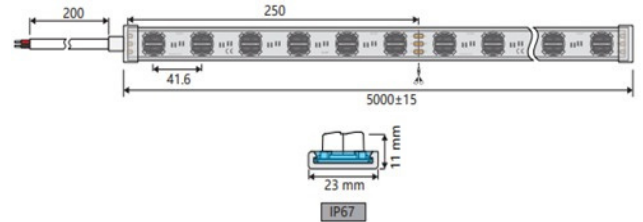

LL-02 INTERIOR WALL WASHER

SPECIFICATIONS

CCT	2700k-6500k
BEAM ANGLE	35°×45°×10°
SDCM	SDCM≥5
COLOR RENDERING INDEX	RA≥90
WATTAGE	7.32 w/ft
INPUT VOLTAGE	DC24V
LUMENS	457.32 lm/ft
DIMMING OPTION	TRIAC/0-10V/DALI
DIMMING RANGE	N/A
LIFE SPAN	30000H
LIGHT SOURCE TYPE	SMD (3030)
NUMBER OF LIGHT SOURCES	24 PCS/M
MOUNTING TYPE	N/A
PRODUCT DIMENSIONS	23 mm X 11 mm
MATERIAL	SILICONE
COLOR	WHITE
SURFACE PROCESSES	N/A
NET WEIGHT (PIECE)	N/A
IP RATING	IP67

DESCRIPTION

LED uses SMD 3030 as the light source. Supports external dimmer. Made of soft, easy to shape, and resistant to high temperature silicone. Protection level IP67.

AVAILABLE ACCESSORIES

Aluminum Trough and Bracket