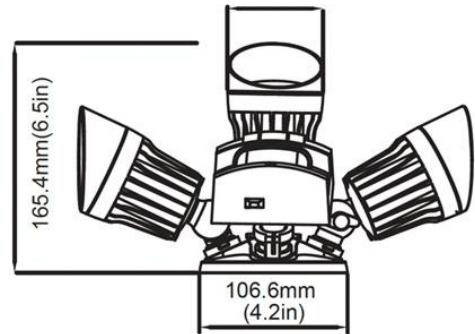

EL-02 OUTDOOR SECURITY LIGHT

SPECIFICATIONS

CCT	27-50K
BEAM ANGLE	N/A
SDCM	N/A
COLOR RENDERING INDEX	RA \geq 80
WATTAGE	30W
INPUT VOLTAGE	120VAC
LUMENS	70lm/w
DIMMING OPTION	N/A
DIMMING RANGE	N/A
LIFE SPAN	50000H
LIGHT SOURCE TYPE	LED
NUMBER OF LIGHT SOURCES	1-3
MOUNTING TYPE	SURFACE
PRODUCT DIMENSIONS	SEE DIAGRAM
MATERIAL	ALUMINUM, PLASTIC
COLOR	WHITE/BLACK/BRONZE/SILVER
SURFACE PROCESSES	PAINTING
NET WEIGHT (PIECE)	N/A
IP RATING	IP65

DESCRIPTION

The durable aluminum housing of the aim-able single, two, and three-head light fixtures ensures excellent heat dissipation. These fixtures feature precise optics for maximum efficiency, providing up to 70lm/W. With a 120V/60Hz input, they are available in a color temperature range of 2700-5000K, and a single CCT (with a lens can make the CCT changeable). Additionally, they incorporate motion detection within 70 feet and built-in dusk-to-dawn photocell sensors. The timer options include one, five, or ten minutes, along with an override option for constant-on mode. With an IP65 weatherproof rating, these fixtures are reliable in any weather condition.