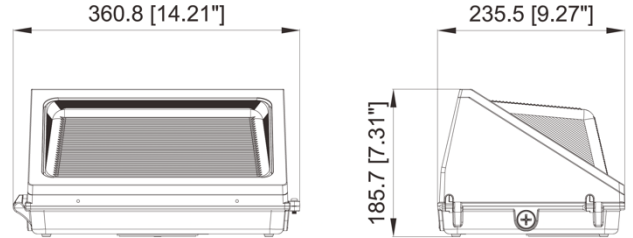

Series Name **WL-06 Wall Pack**

Specification

CCT	35/40/50K Switchable
Beam Angle	110°
SDCM	SDCM≤7
Color Rendering Index	Ra≥80
Wattage	80,100,120
Input Voltage	120VAC
Lumens	130LM/W
Dimming option	Triac
Dimming range	10%~100%
Life span	50000H
Light Source Type	LED
Number of light sources	1
Mounting Type	Surface Mount
Product Dimension	L14.21*W9.27*H7.31 inch
Material	Aluminum, Plastic
Color	Black
Surface processes	Painting
Net Weight (Piece)	N/A
IP Rating	IP65

Description

The luminaire features a robust solid structure with a discreetly designed glass cover that conceals screws, ensuring a sleek appearance. Its high-quality LED technology provides uniform and tunable light, accommodating various color temperatures and wattage settings. The luminaire boasts an excellent thermal management system for optimal performance, coupled with waterproof capabilities. The anti-yellow glass cover enhances durability, while the inclusion of a button-type photocell adds convenience to its functionality.