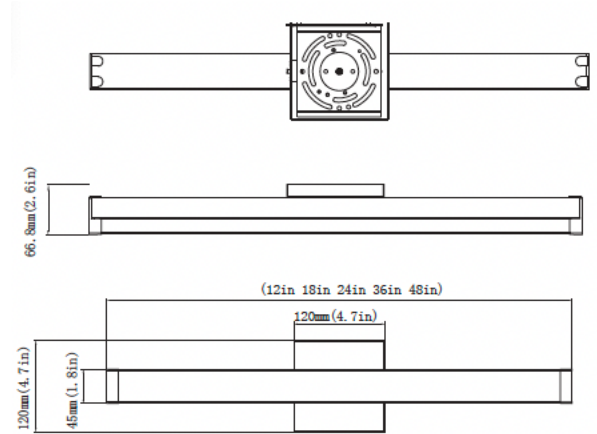

Series Name VL-03 Vanity Light

Specification

CCT	27/30/35/40/50K
Beam Angle	110°
SDCM	SDCM≤7
Color Rendering Index	Ra≥90
Wattage	8,12,16,24,32W
Input Voltage	120VAC
Lumens	560lm,840lm,1120lm,1680lm,2240lm
Dimming option	Triac
Dimming range	10%~100%
Life span	50000H
Light Source Type	LED
Number of light sources	1
Mounting Type	Surface Mount
Product Dimension	L12,18,24,36,48*W4.7*H2.6;
Material	Aluminum, Plastic
Color	Black/Brushed Nickel
Surface processes	Painting
Net Weight (Piece)	N/A
IP Rating	IP44

Description

Constructed with a durable aluminum housing that facilitates optimal heat dissipation, this lighting fixture boasts both corrosion and heat resistance through its powder-coated or satin nickel finish. With a versatile input range of 120V-277V and compatibility with 120V Triac dimming, it offers flexibility in various settings. Featuring color temperature options ranging from 2700K to 5000K, available in single CCT or multiple CCT configurations, it ensures customizable illumination. Engineered with precise optics for heightened efficiency, achieving up to 70lm/W, and dimmable down to 5% with compatibility with Triac and ELV dimmers, it allows for tailored brightness control. Certified for damp locations by cETLus and FCC T24 listed, it assures safety and compliance. Backed by a 5-year limited warranty, this lighting solution guarantees both performance and longevity.