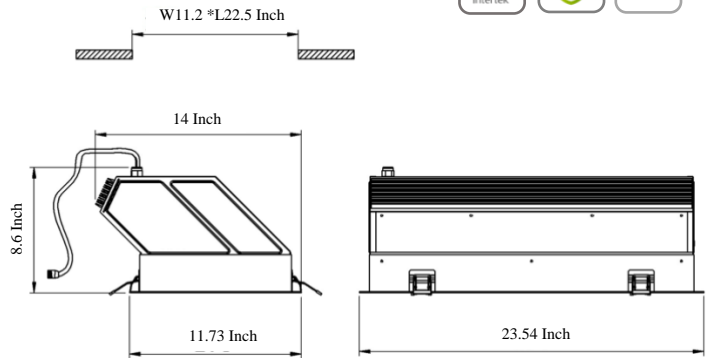

Series Name SPL-02 Rectangle Skylight

Specification

CCT	Morning, Noon, Sunset, Starlight
Beam Angle	76° best use as wall washer
SDCM	SDCM≤7
Color Rendering Index	Ra≥90
Wattage	80W
Input Voltage	AC 120-277V
Lumens	3000lm
Dimming option	Control through tuya app, bluetooth/zigbee
Dimming range	N/A
Life span	50000H
Light Source Type	LED
Number of light sources	1
Mounting Type	flat, spring clip, and suspension
Product Dimension	Hole size: L22.5*W11.2inch. Product dimensions: L23.54*W11.73*H8.6inch.
Material	Aluminum, Plastic
Color	White trim
Surface processes	Painting
Net Weight (Piece)	N/A
IP Rating	IP40