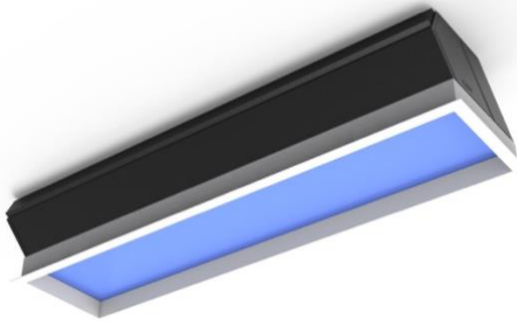

Series Name SPL-01 Rectangle Skylight

Specification

CCT	Morning, Noon, Sunset, Starlight
Beam Angle	76° best use as wall washer
SDCM	SDCM≤7
Color Rendering Index	Ra≥90
Wattage	160W
Input Voltage	AC 120-277V
Lumens	6000-6500lm
Dimming option	Control through tuya app, bluetooth/zigbee
Dimming range	N/A
Life span	50000H
Light Source Type	LED
Number of light sources	1
Mounting Type	flat, spring clip, and suspension
Product Dimension	Hole size: L46inchW11.2inch. Product dimensions: L47inchW11.7inch*H8.5inch.
Material	Aluminum, Plastic
Color	White trim
Surface processes	Painting
Net Weight (Piece)	N/A
IP Rating	IP40

Description

Introducing Skylight, an innovative smart artificial skylight designed to transform your indoor space. Controlled effortlessly via a mobile app or a user-friendly control panel, this cutting-edge technology offers an extensive color temperature range from 1800K to 10000K, mirroring the natural shifts of the sky throughout the day.

-Natural Sky Simulation:

Skylight faithfully mimics the natural Rayleigh scattering effect, recreating the vivid blue tones of the sky for an immersive experience. Its light prompts a natural response, inducing relaxation and a tranquil atmosphere, akin to gazing at the open sky.