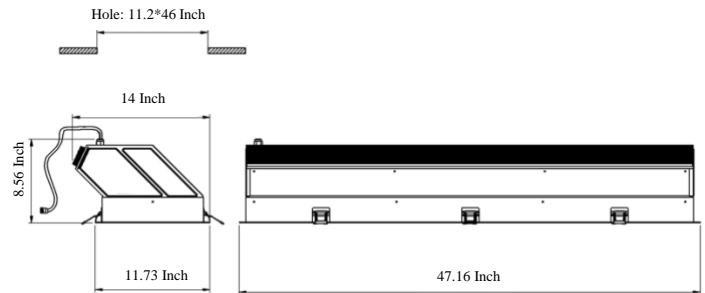

Series Name SPL-01 Rectangle Skylight

Specification

CCT	Morning, Noon, Sunset, Starlight
Beam Angle	76° best use as wall washer
SDCM	SDCM≤7
Color Rendering Index	Ra≥90
Wattage	160W
Input Voltage	AC 120-277V
Lumens	6000-6500lm
Dimming option	Control through tuya app, bluetooth/zigbee
Dimming range	N/A
Life span	50000H
Light Source Type	LED
Number of light sources	1
Mounting Type	flat, spring clip, and suspension
Product Dimension	Hole size: L46inchW11.2inch. Product dimensions: L47inchW11.7inch*H8.5inch.
Material	Aluminum, Plastic
Color	White trim
Surface processes	Painting
Net Weight (Piece)	N/A
IP Rating	IP40