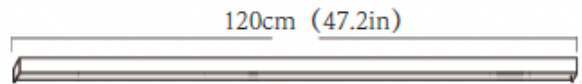

Series Name SL-03 Track Spot Light

Specification

CCT	3000K
Beam Angle	15°, 24°, 36°
SDCM	N/A
Color Rendering Index	Ra≥90
Wattage	35W
Input Voltage	AC100-240V
Dimming option	0-10V
Dimming depth	5%
Life span	50000H
Light Source Type	LED (COB)
Number of light sources	N/A
Mounting Type	Surface
Thickness of ceiling	N/A
Material	Aluminum
Color	White
Measurement	Dia3.5*L6.3in Track47in
Net Weight (Piece)	N/A
Lumen	3500lm
IP Rating	IP20

Photometric data

Description

Crafted with a durable aluminum housing for optimal heat dissipation and protected by a corrosion-resistant powder-coated finish, this luminaire features a built-in driver and a COB lamp with color temperatures (3000K) and optional beam angles (15°, 24°, 36°). With precise optics achieving up to 100lm/w efficiency, it's dimmable down to 5% and compatible with Traic and ELV dimmers, cETLus listed and backed by a 3-year limited warranty, ensuring reliability and performance across various lighting needs.