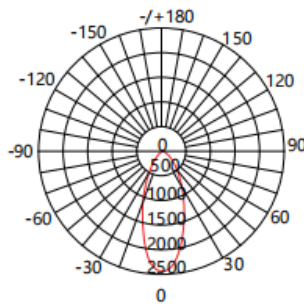

Accessories Available

Bendable Bracket

Aluminum Channel

Photometric Data

Beam angle: 25°

Beam angle: 35°

Beam angle: 20°*55°