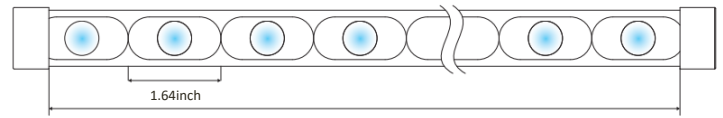

Series Name LL-03 Exterior Wall Washer IP67

Slotting dimensions

Specification

CCT	2700-6500K
Beam Angle	15°/25°/35°/20*55°
SDCM	< 5
Color Rendering Index	90
Wattage	3.72w/ft
Input Voltage	DC24V
Dimming option	Traic/0-10V/DALI
Dimming depth	N/A
Life span	30000H
Light Source Type	LED (3030)
Number of light sources	24PCS/M
Mounting Type	Recess/Flush
Thickness of ceiling	N/A
Material	Silicone
Color	Black
Lumen	592.68lm/ft
Net Weight (Piece)	N/A
Protection class	N/A
IP Rating	IP67

Description

- LED adopts high-gloss 3030 customized lamp beads
- Colors include two-color
- Control mode: switch/SPI
- Silicone material, good flexibility
- Surface is dust-proof and UV-resistant
- Material and high protection level (IP67)
- Anti-collision level: IK07

Accessories Available

Bendable Bracket

Aluminum Channel

Photometric Data

Beam angle: 25°

Beam angle: 35°

Beam angle: 20°*55°