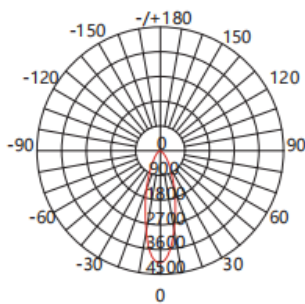

Accessories Available

Bendable Bracket

Aluminum Channel

Photometric Data

Beam angle: 25°

Beam angle: 35°

Beam angle: 20°*55°