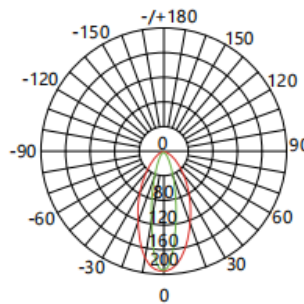

Accessories Available

Bendable Bracket

Aluminum Channel

Photometric Data

Beam angle: 25°

Beam angle: 35°

Beam angle: 20°*55°