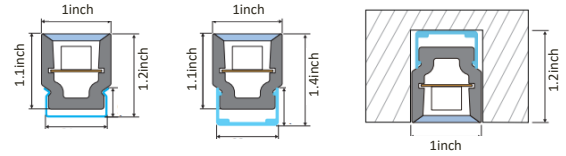

Series Name LL-03 Exterior Wall Washer IP67

Slotting dimensions

Specification

CCT	2700-6500K
Beam Angle	15°/25°/35°/20*55°
SDCM	< 5
Color Rendering Index	90
Wattage	3.72w/ft
Input Voltage	DC24V
Dimming option	Traic/0-10V/DALI
Dimming depth	N/A
Life span	30000H
Light Source Type	LED (3030)
Number of light sources	24PCS/M
Mounting Type	Recess/Flush
Thickness of ceiling	N/A
Material	Silicone
Color	Black
Lumen	592.68lm/ft
Net Weight (Piece)	N/A
Protection class	N/A
IP Rating	IP67

Description

- LED adopts high-gloss 3030 customized lamp beads
- Colors include two-color
- Control mode: switch/SPI
- Silicone material, good flexibility
- Surface is dust-proof and UV-resistant
- Material and high protection level (IP67)
- Anti-collision level: IK07

Accessories Available

Bendable Bracket

Aluminum Channel

Photometric Data

Beam angle: 25°

Beam angle: 35°

Beam angle: 20°*55°