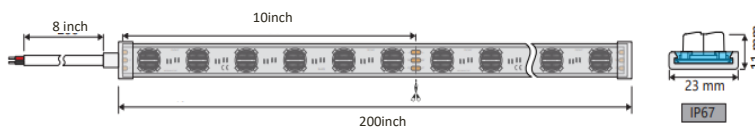

Series Name LL-02 Interior Wall Washer IP67

Specification

CCT	2700K-6500K
Beam Angle	35°*45°*10°
SDCM	< 5
Color Rendering Index	Ra 90
Wattage	7.32 w/ft
Input Voltage	DC24V
Dimming option	Traic/0-10V/DALI
Dimming depth	NA
Life span	30000H
Light Source Type	SMD (3030)
Number of light sources	24 PCS/M
Mounting Type	N/A
Thickness of ceiling	N/A
Material	Silicone
Color	White
Lumen	457.32 lm/ft
Net Weight (Piece)	N/A
Protection class	N/A
IP Rating	IP67

Description

- LED uses SMD3030 as light source
- Support external dimmer,
- Made of silicone material, it is soft, easy to shape and resistant to high temperatures.
- Protection level: IP67
- Warranty period: 3 years

Accessories Available

Aluminum Trough + Bracket

Aluminum Clip

Photometric Data