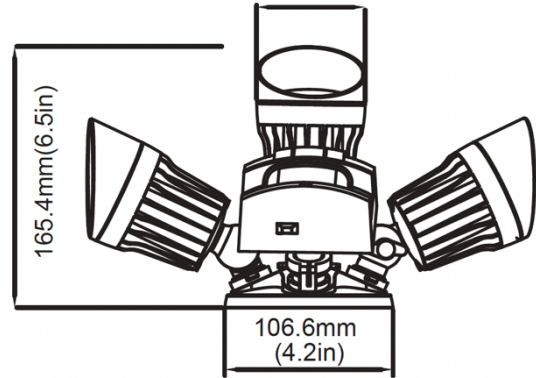

Series Name EL-02 Outdoor Security Light

Specification

CCT	50K
Beam Angle	N/A
SDCM	N/A
Color Rendering Index	Ra≥80
Wattage	30
Input Voltage	120VAC
Lumens	N/A
Dimming option	N/A
Dimming range	N/A
Life span	50000H
Light Source Type	LED
Number of light sources	3
Mounting Type	Surface Mount
Product Dimension	N/A
Material	Aluminum, Plastic
Color	Black
Surface processes	Painting
Net Weight (Piece)	N/A
IP Rating	IP65

Description

The durable aluminum housing of the aim-able single, two, and three-head light fixtures ensures excellent heat dissipation. These fixtures feature precise optics for maximum efficiency, providing up to 70lm/W. With a 120V/60Hz input, they are available in a color temperature range of 2700-5000K, and a single CCT with a lens can make the CCT changeable. Additionally, they incorporate motion detection within 70 feet and built-in dusk-to-dawn photocell sensors. The timer options include one, five, or 10 minutes, along with an override option for constant-on mode. With an IP65 weatherproof rating, these fixtures are reliable in any weather condition.