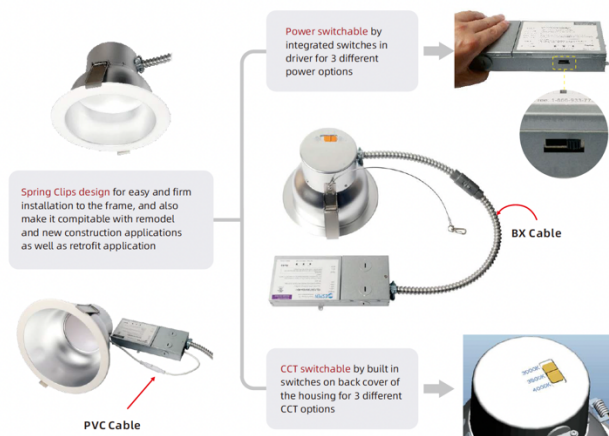

Description

The CCT Switchable feature offers three temperature options: 3000K, 3500K, and 4000K, as well as 3500K, 4000K, and 5000K, with an additional choice of 3000K, 4000K, and 5000K. The power is switchable across different wattages, including 12W, 8W, and 6W, 30W, 23W, and 15W, and 50W, 42W, and 37W. The UL frame is universal for retrofit, remodel, and new construction applications. Optional emergency battery backup units are available for 120-277V. The fixture is IC type and has a lifetime of 50,000 hours with 70% lumen maintenance.

Accessories Available

Working on a new project or remodeling an old one

New Construction

Emergency Backup Solution UL Approved

APPEARANCE-CCT & POWER SWITCHABLE

NEW CONSTRUCTION

Energy Savings
Reduce between 50-80% energy consumption compared to traditional sources

Low Labor Costs
Minimum install and cleanup time

Environmental Impact
Last up to 25 times longer than traditional sources

Series	Product Dimension (mm)	Wattage	Color	Input Voltage	Dimmable	Efficiency	Lumen	CRI	CCT(K)	cutout (mm)
4"	150x123	12W/8W/6W Switchable	White/ Silver	120-277V	0-10V	85lm/w	977lm-12W 637lm-8W 510m-6W	80	3000K/3500K/4000K 3500K/4000K/5000K 3000K/4000K/5000K Switchable optional	105
6"	195x150	12W/8W/6W Switchable	White/ Silver	120-277V	0-10V		977lm-12W 637lm-8W 510m-6W			158
		30W/23W/15W Switchable	White/ Silver	120-277V	0-10V		2550lm-30W 1955lm-23W 1275m-15W			
8"	235x181	12W/8W/6W Switchable	White/ Silver	120-277V	0-10V		977lm-12W 637lm-8W 510m-6W			204
		30W/23W/15W Switchable	White/ Silver	120-277V	0-10V		2550lm-30W 1955lm-23W 1275m-15W			
		50W/42W/37W Switchable	White/ Silver	120-277V	0-10V		4250lm-50W 3570lm-42W 3145m-37W			
10"	215x202	30W/23W/15W Switchable	White/ Silver	120-277V	0-10V		2550lm-30W 1955lm-23W 1275m-15W			240
		50W/42W/37W Switchable	White/ Silver	120-277V	0-10V		4250lm-50W 3570lm-42W 3145m-37W			