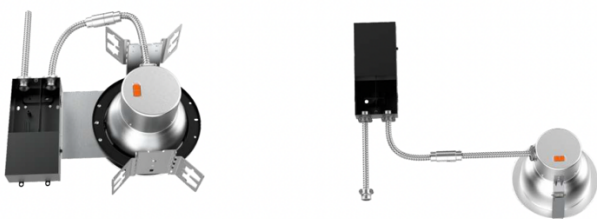

APPEARANCE-CCT & POWER SWITCHABLE

NEW CONSTRUCTION