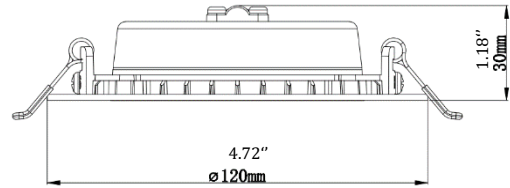

## Series Name DL-04 Adjustable Angle Recessed Downlight

### Specification

CCT	2700/3000/3500/4000/6000K
Beam Angle	90°
SDCM	<11
Color Rendering Index	Ra≥80
Wattage	9W
Input Voltage	110VAC
Lumens	617-777lm±10%
Dimming option	Triac
Dimming range	5%- 100%
Life span	20000H
Light Source Type	COB
Number of light sources	1
Mounting Type	Recessed
Product Dimension	L47.2*W47.2*H11.8 inch
Material	Aluminum, PC
Color	White
Surface processes	Painting
Net Weight (Piece)	108g
IP Rating	IP20

### Description

Introducing a versatile lighting solution, the 4-inch ultra-thin recessed LED adjustable downlight with a built-in junction box. This innovative downlight offers a choice of 5 color temperatures (2700K, 3000K, 3500K, 4000K, 6000K), allowing you to select the perfect lighting tone without the concern of returning or exchanging products due to inappropriate color temperature. Additionally, it features smooth dimming capability ranging from 5% to 100%, compatible with a wide range of dimmers (refer to the compatible dimmer list). This not only provides customizable illumination but also ensures a hassle-free and convenient lighting experience.