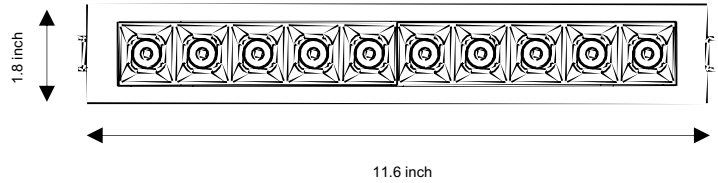

Series Name DL-03 Flexible Interior Wall Washer Series

Specification

CCT	27/30/35/40/50K
Beam Angle	110°
SDCM	SDCM≤7
Color Rendering Index	Ra≥80
Wattage	24W
Input Voltage	120VAC
Lumens	1300lm
Dimming option	Triac
Dimming range	10%~100%
Life span	50000H
Light Source Type	LED
Number of light sources	10, 5, 4, 2
Mounting Type	Recessed
Product Dimension	L11.6*W1.8*H1.6 inch
Material	Aluminum, Plastic
Color	Black
Surface processes	Painting
Net Weight (Piece)	0.96kg
IP Rating	IP44

Description

The fixtures boast a durable aluminum housing that ensures excellent heat dissipation, coupled with a corrosion and heat-resistant powder-coated finish. Each fixture comes equipped with a junction box featuring an integrated driver. Users have the option to choose between a single CCT or multiple CCT for customization, and the fixtures operate with a 120V/60Hz input. Additionally, these fixtures are cETLus listed for wet locations, ensuring their suitability in a variety of environmental conditions.