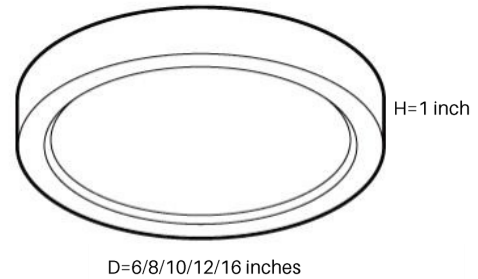

DL-01 DISK LIGHT

SPECIFICATIONS

CCT	27/30/35/40/50K
BEAM ANGLE	160°
SDCM	SDCM≥7
COLOR RENDERING INDEX	RA≥90
WATTAGE	11/14/17/22/30
INPUT VOLTAGE	120VAC/60HZ
LUMENS	770/980/1190/1540/2100
DIMMING OPTION	TRIAC
DIMMING RANGE	10%-100%
LIFE SPAN	50000H
LIGHT SOURCE TYPE	LED
NUMBER OF LIGHT SOURCES	1
MOUNTING TYPE	SURFACE MOUNT
PRODUCT DIMENSIONS	DIA 6/8/10/12/16 INCH
MATERIAL	ALUMINUM, PC
COLOR	WHITE/BLACK/NICKEL
SURFACE PROCESSES	N/A
NET WEIGHT (PIECE)	N/A
IP RATING	IP20